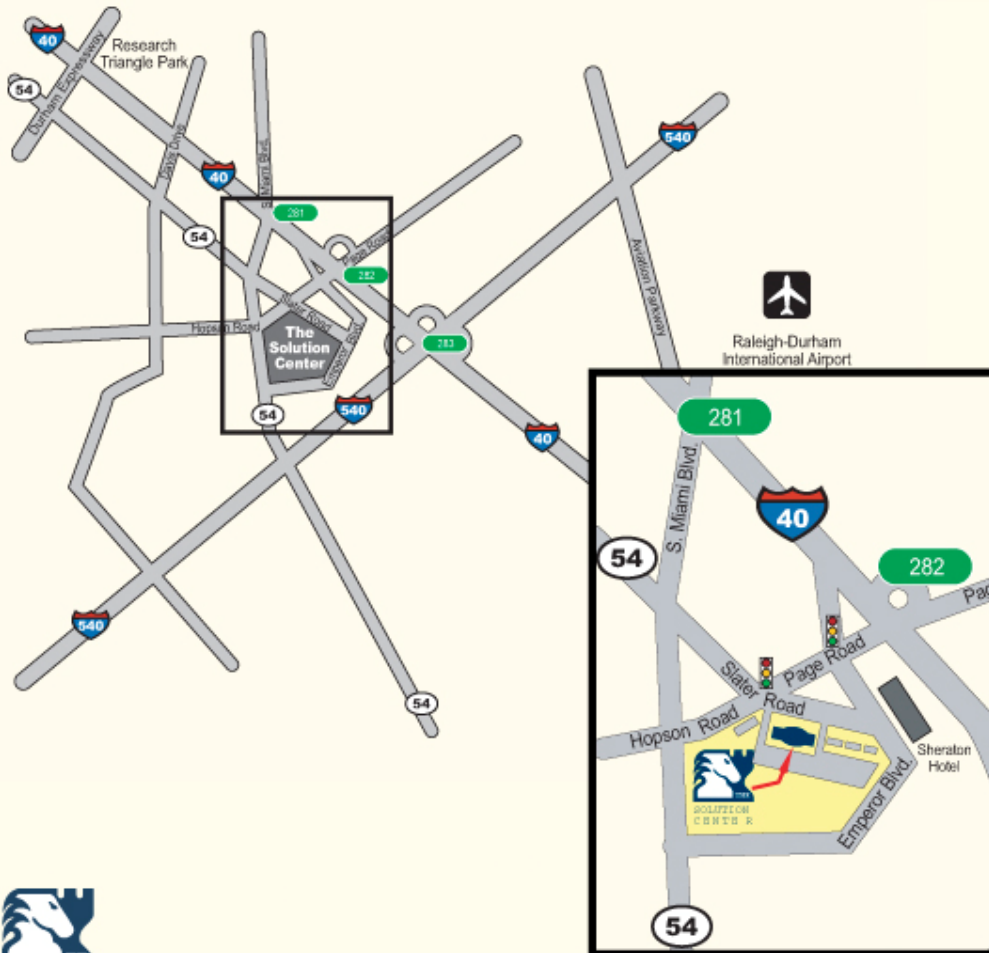

DIRECTIONS TO THE SOLUTION CENTER

Just off I-40, we're centrally located in the Triangle with quick access to Raleigh-Durham International Airport. We're an easy drive from Raleigh, Durham, Chapel Hill, Cary and Morrisville.

From (Raleigh, Cary, Morrisville) I-40 Westbound:

Take Exit 282 (Page Road) to the end of the ramp, and make a right onto Page Road. Go to the **second** traffic light and make a left onto Slater Road. We are the second building on the right: Brighton Hall, 1101 Slater Road.

From (Durham, Chapel Hill) I-40 Eastbound:

Take Exit 282 (Page Road) to the end of the ramp, and make a right onto Page Road. Go to the **first** traffic light and make a left onto Slater Road. We are the second building on the right: Brighton Hall, 1101 Slater Road.

Our meeting facilities are on the second floor.

SOLUTION CENTER 1101 Slater Road • Suite 200, Brighton Hall • Durham, NC 27703
Phone: (919) 941-7713 • Fax: (919) 941-8399 • www.TheSolutionCenter.com